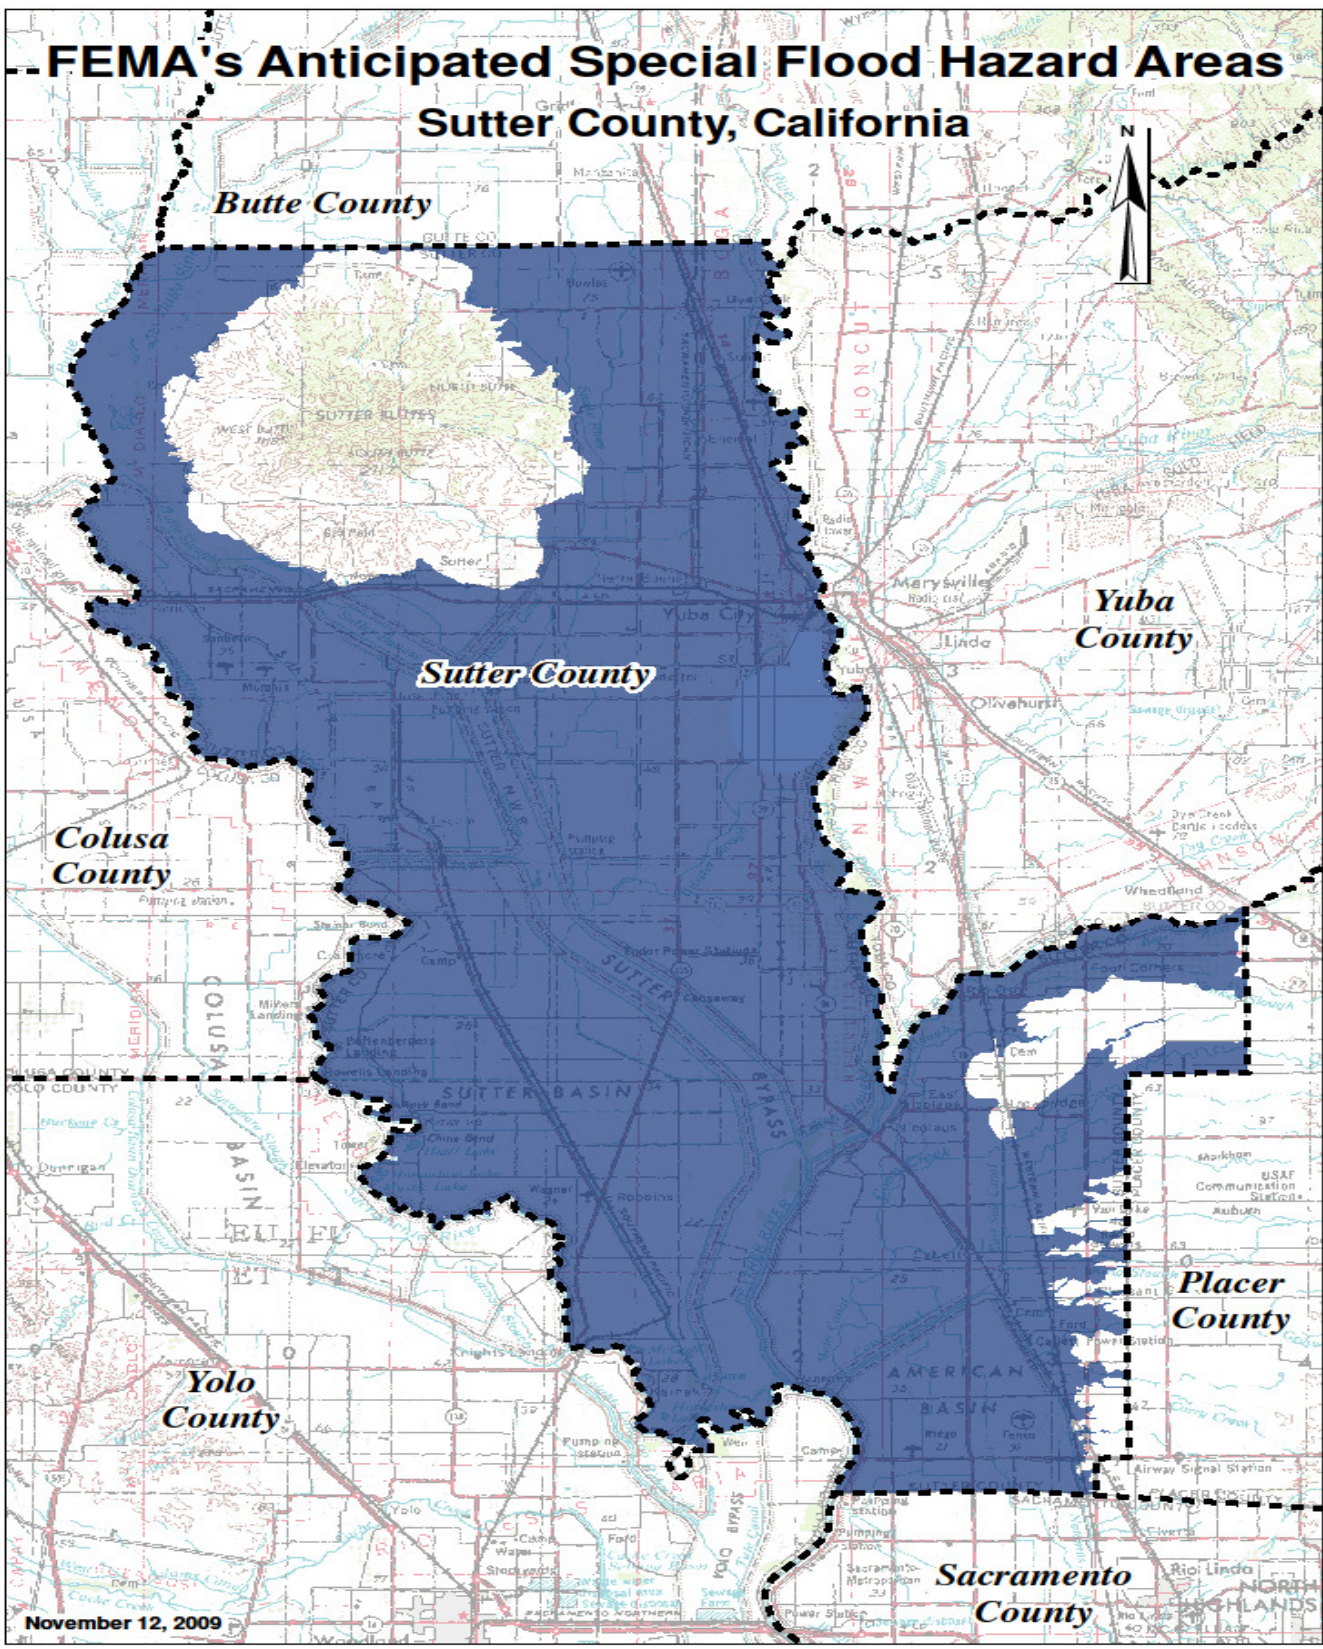

FEMA's Anticipated Special Flood Hazard Areas Sutter County, California

November 12, 2009